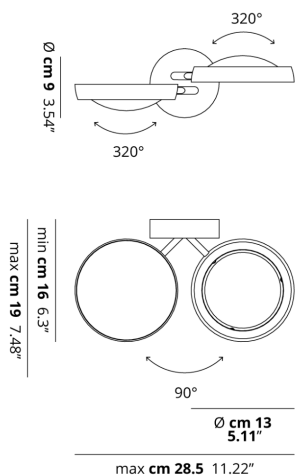

NAUTILUS

Wall

FEATURES

- Frame:** Metal
- Diffusor:** Metal
- Dimmable:** Yes
- Dimmer:** Not Included
- Bulb:** Included

BULB

LED DOB 2700K 2 x 15W | 2400 lm

or

LED DOB 3000K 2 x 15W | 2600 lm

SPECIFICATION SHEET

CERTIFICATION

PHOTOMETRIC CURVE

FRAME	DIFFUSOR	LED COLOUR	CODE
Chrome	Chrome	2700K	165003
Chrome	Gold	2700K	165004
Chrome	Matte Black 9005	2700K	165002
Matte Black 9005	Matte Black 9005	2700K	165049
Matte Champagne	Matte Champagne	2700K	165050
Chrome	Matte White 9010	2700K	165001
Matte White 9010	Matte White 9010	2700K	165048

FRAME	DIFFUSOR	LED COLOUR	CODE
 Chrome	 Rose Gold	2700K	165005
 Chrome	 Chrome	3000K	165008
 Chrome	 Gold	3000K	165009
 Chrome	 Matte Black 9005	3000K	165007
 Matte Black 9005	 Matte Black 9005	3000K	165052
 Matte Champagne	 Matte Champagne	3000K	165053
 Chrome	 Matte White 9010	3000K	165006
 Matte White 9010	 Matte White 9010	3000K	165051
 Chrome	 Rose Gold	3000K	165010