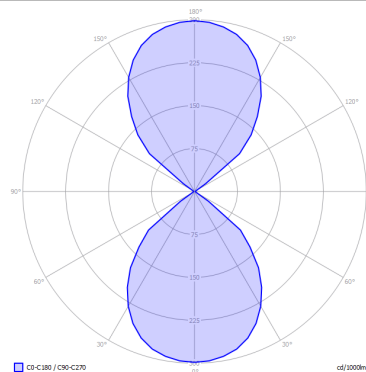

NAUTILUS

Wall

FEATURES

- Frame:** Metal
- Diffusor:** Metal
- Dimmable:** Yes
- Dimmer:** Not Included
- Bulb:** Included

BULB

LED DOB 2700K 2 x 15W | 2400 lm

or

LED DOB 3000K 2 x 15W | 2600 lm

SPECIFICATION SHEET

CERTIFICATION

PHOTOMETRIC CURVE

FRAME	DIFFUSOR	LED COLOUR	CODE
Chrome	Chrome	2700K	165003
Chrome	Gold	2700K	165004
Chrome	Matte Black 9005	2700K	165002
Matte Black 9005	Matte Black 9005	2700K	165049
Matte Champagne	Matte Champagne	2700K	165050
Chrome	Matte White 9010	2700K	165001
Matte White 9010	Matte White 9010	2700K	165048